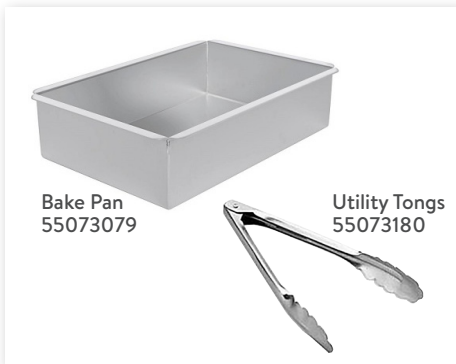

Executive Service Cart  
55074256

Label Maker  
30084210

Collapsible Wagon  
55074190

Bake Pan  
55073079

Utility Tongs  
55073180

Bean Bag Toss  
55074218

Ice Chest 25 L  
55074279

Full Size Soup Merchandiser plus  
4 Qt. Accessory Pack  
30084468